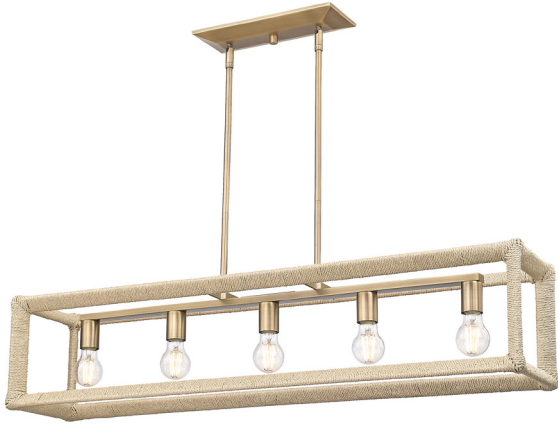

Kimber

2075-LP MBS-LNR

UPC: 844375104372

Linear Pendant

Embrace nature's elegance in a modern way. Skillfully hand-wrapped in soft, organic rope, Kimber has a warm, elegant look. A pleasant monochromatic palette blends the light tones of the natural rattan fabric with the tawny glow of the Modern Brass finish. Seamlessly coordinating with today's trends, natural accents work well with rattan furnishes, while the gilded finish pairs beautifully with gold plumbing fixtures and hardware. Exposed bulbs create radiant illumination for a warm ambiance that complements the refined, rustic appeal of the collection. Use the organic charm of this naturally inspired series to transform your space. This linear pendant features pivoting swivels on a dual canopy to allow for versatile installation, including installation on sloped ceilings.

Fixture Finish:	Modern Brass	
Glass/Shade Finish:	No Shade	
Materials:	Steel	NA
Fixture Width:	41.25"	104.775cm
Fixture Height:	9.125"	23.1775cm
Min - Max Height:	8.625"	21.9075cm
Glass Diameter:		
Glass Height:		
Canopy/Backplate:	12"L x 4.75"H x 0.75"E	30.48cm L x 12.065cm H x 1.905cm E
Chain:	NA	NA
Rod:	2ea 6", 6ea 12"	2ea 15.24cm, 6ea 30.48cm
Wire:	10'	3.05m
Bulb Type:	Incandescent, Type A	
Wattage:	5 x 60W(M)	
Voltage:	120	
Install Position:		
Approved Location:	Dry Location	

Sloped Ceiling:	Yes
ADA:	No
Close-to-ceiling:	No
Bulbs Included:	No
Dimmable:	Yes

- Modern, natural-inspired design
- Coordinates with a variety of styles including coastal and eclectic
- The gold tones of the Modern Brass finish and the natural rope warm the space